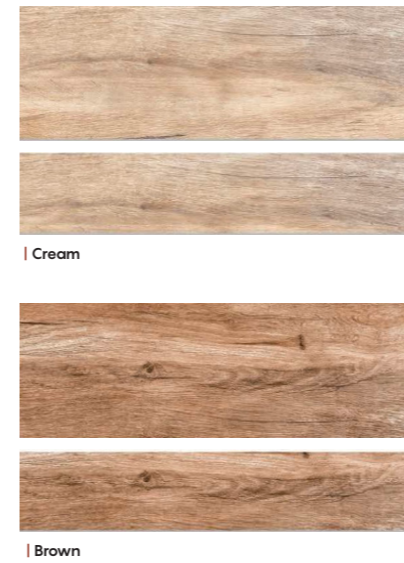

HOMA

Collection: Wood

Surface: Matt

Tech Info:

Sizes: 30x90 cm 15x90 cm

Packing:

Sizes	Pieces	Sq. Mt	Kg	Box	Sq. Mt	Kg	Thickness
30x90 cm	5	1.35	32.3	63	85.05	2033	12 mm
15x90 cm	8	1.065	25.6	84	89.51	2148	12 mm