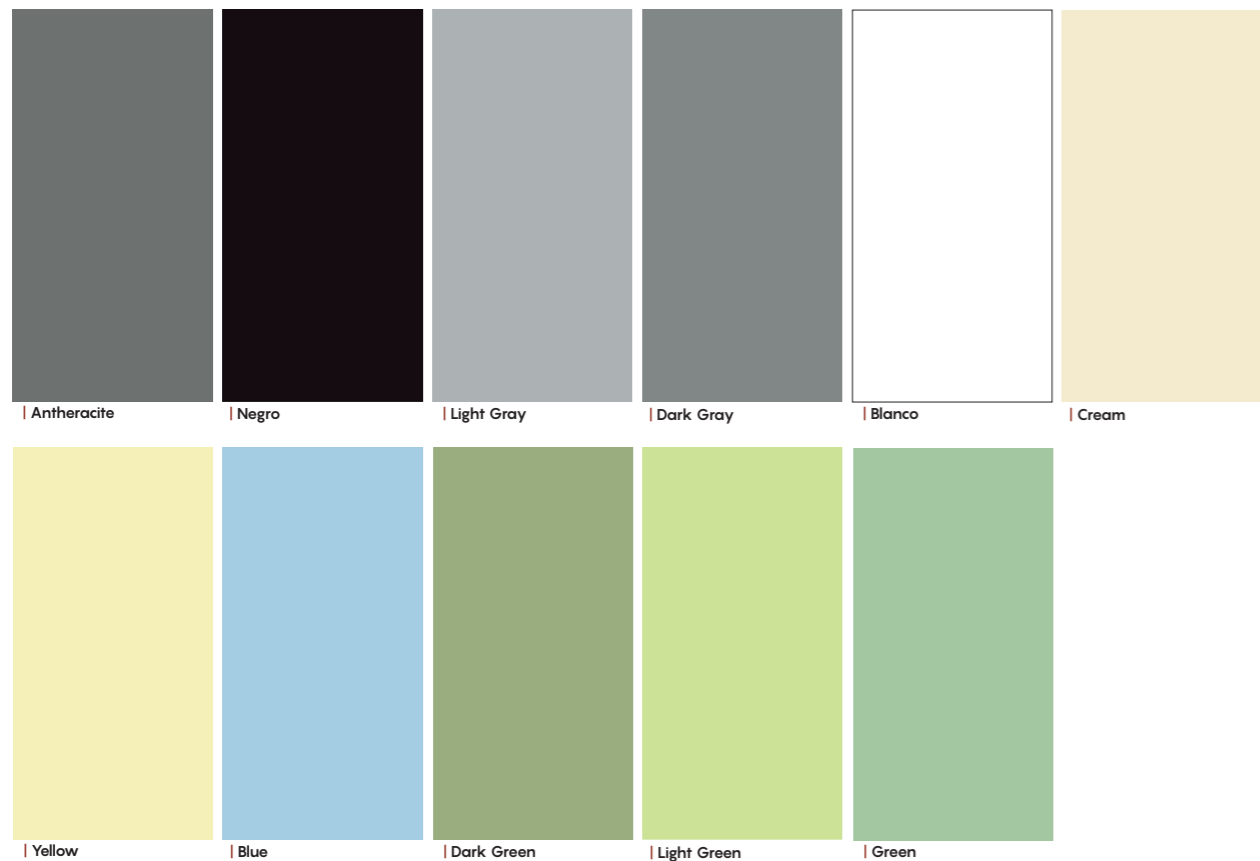

MONOCOLOR

Collection: Monocolor

Surface: Matt

Tech Info:

Sizes: 60x120 cm 75x75 cm 60x60cm

Packing:

Sizes	Pieces	Sq. Mt	Kg	Box	Sq. Mt	Kg	Thickness
60x120 cm	2	1.44	35.9	60	86.4	2154	11 mm
75x75 cm	3	1.69	41.7	40	67.6	1668	11.5 mm
60x60 cm	4	1.44	34.8	36	51.8	1253	11 mm