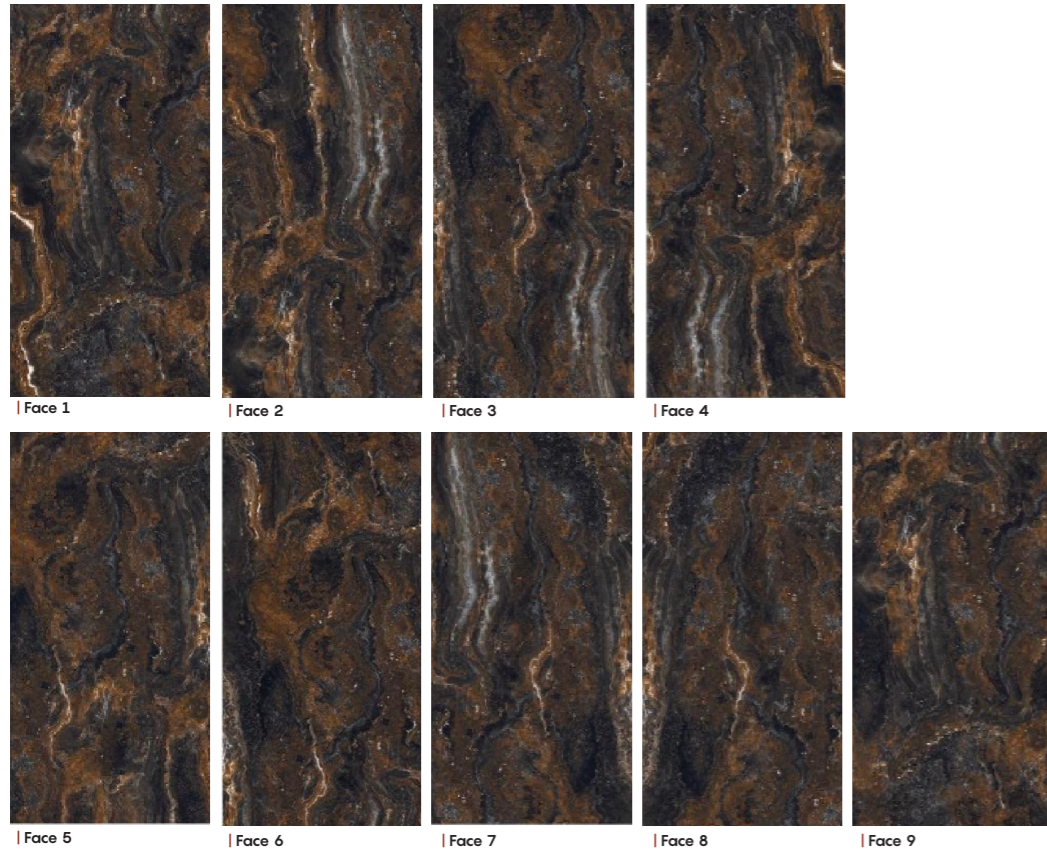

HOMER

Collection: Stone **Surface:** Polished, Glossy

Tech Info:

Sizes: 60x120 cm

Packing:

Sizes	Pieces	Sq. Mt	Kg	Box	Sq. Mt	Kg	Thickness
60x120 cm	3	2.16	45	24	51.84	1080	9 mm