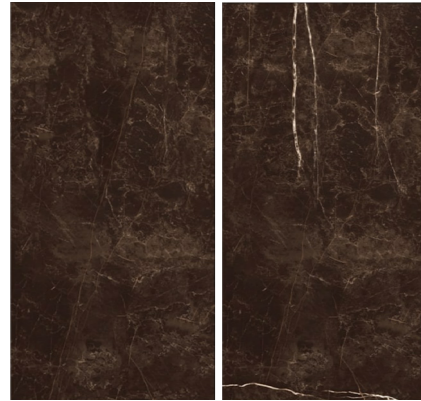

BRIGHTON

Brown | Face 1   Brown | Face 2