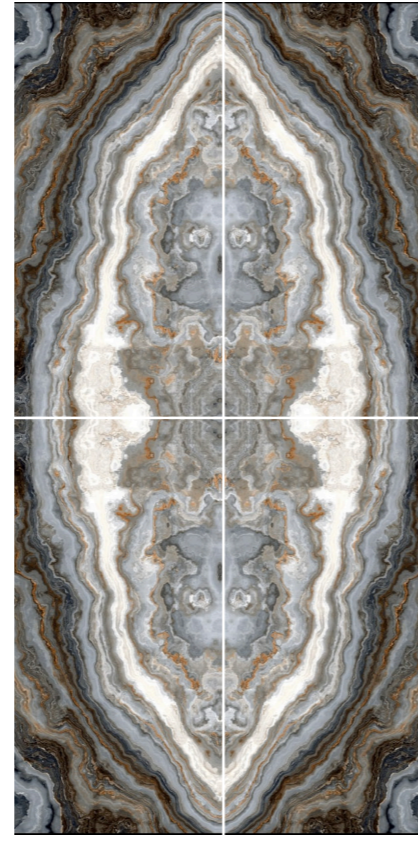

Collection: Stone

Surface: Polished, Glossy

Tech Info:

Sizes: 60x120 cm

Packing:

Sizes	Pieces	Sq. Mt	Kg	Box	Sq. Mt	Kg	Thickness
60x120 cm	3	2.16	45	24	51.84	1080	9 mm