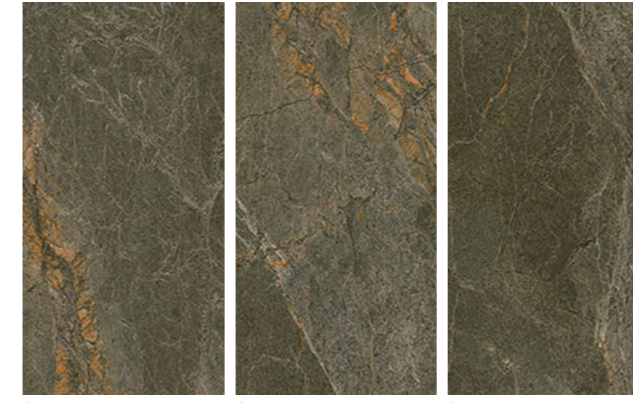

Face 4 | Face 5 | Face 6

Collection: Stone

Surface: Matt

Tech Info:

Sizes: 60x120 cm

Packing:

Sizes	Pieces	Sq. Mt	Kg	Box	Sq. Mt	Kg	Thickness
60x120 cm	2	1.44	35.9	60	86.4	2154	11 mm