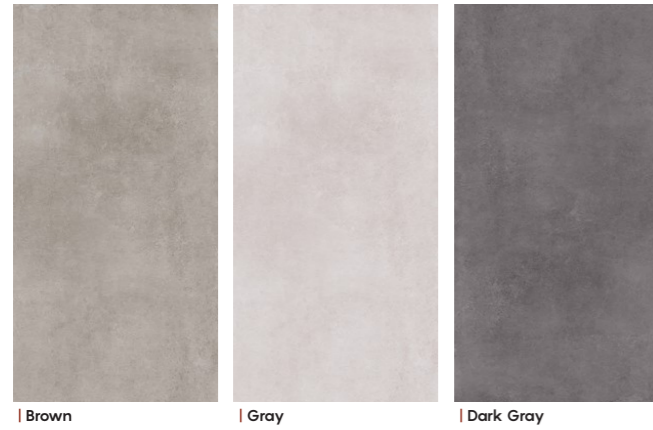

## BASTIYA

| Brown

| Gray

| Dark Gray

Collection: Cement

Surface: Matt

Tech Info:

Sizes: 60x120 cm