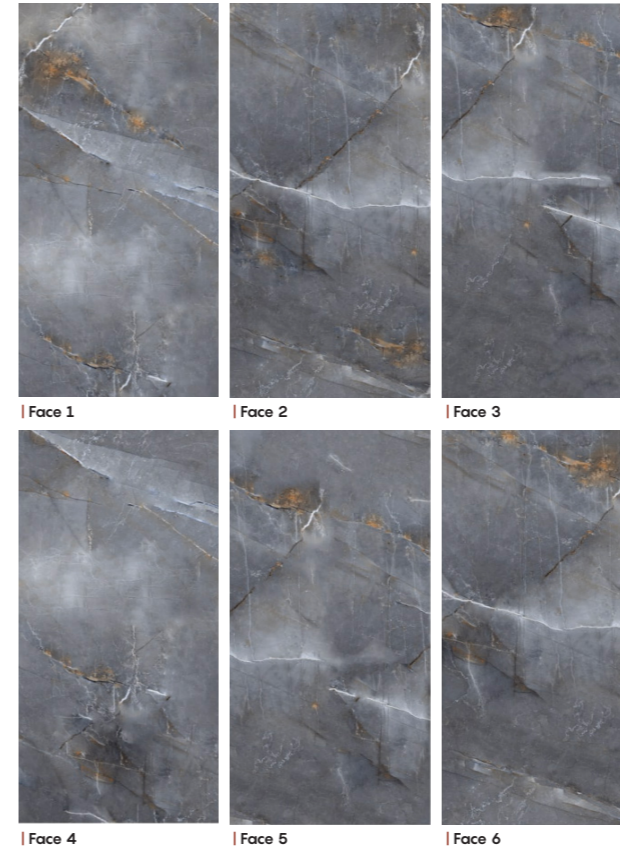

WALLOON

Collection: Stone

Surface: Polished, Glossy

Tech Info:

Sizes: 60x120 cm

Packing:

Sizes	Pieces	Sq. Mt	Kg	Box	Sq. Mt	Kg	Thickness
60x120 cm	3	2.16	45	24	51.84	1080	9 mm