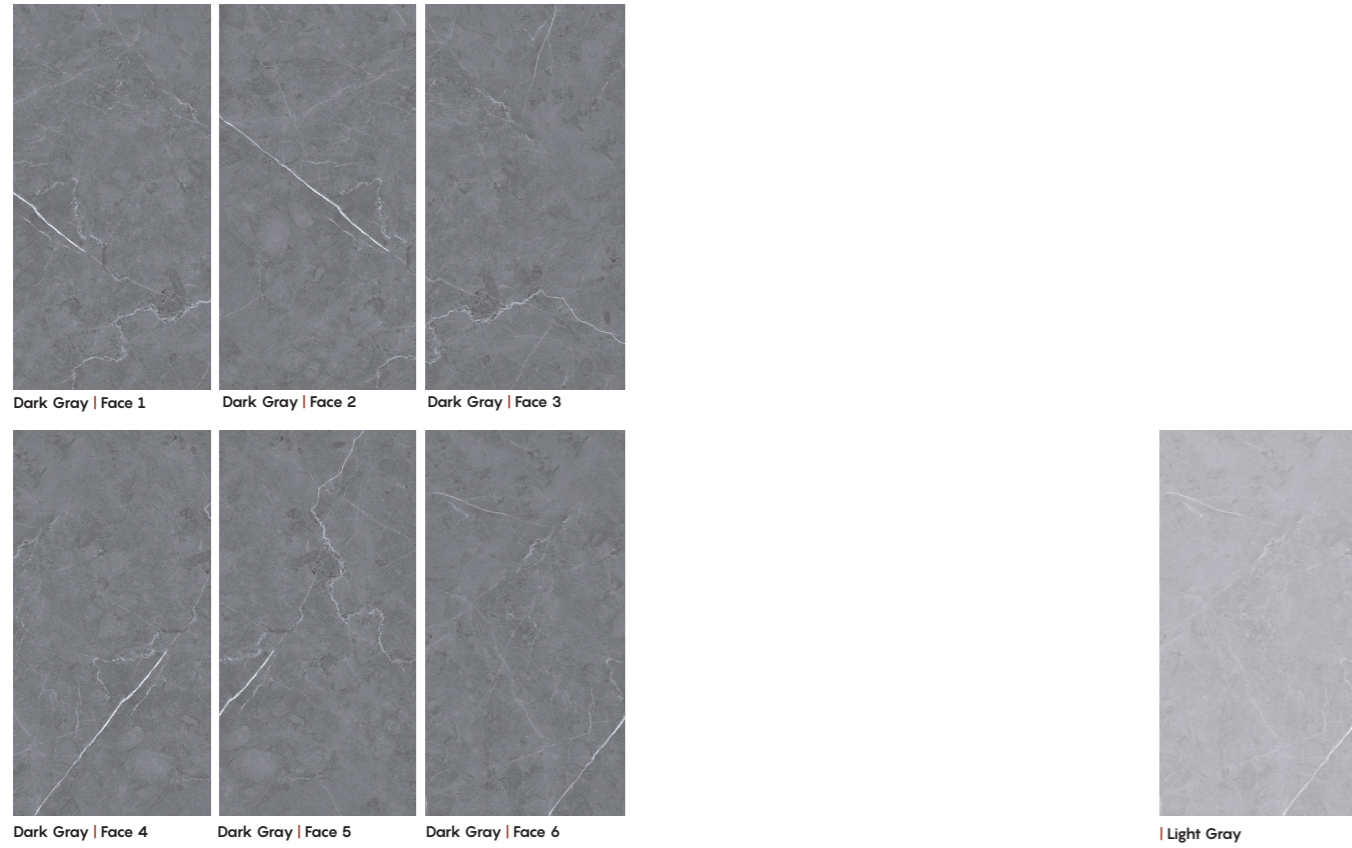

VINTAGE

Collection: Stone

Surface: Matt

Tech Info:

Sizes: 60x120 cm 75x75 cm 60x60cm

Packing:

Sizes	Pieces	Sq. Mt	Kg	Box	Sq. Mt	Kg	Thickness
60x120 cm	2	1.44	35.9	60	86.4	2154	11 mm
75x75 cm	3	1.69	41.7	40	67.6	1668	11.5 mm
60x60 cm	4	1.44	34.8	36	51.8	1253	11 mm