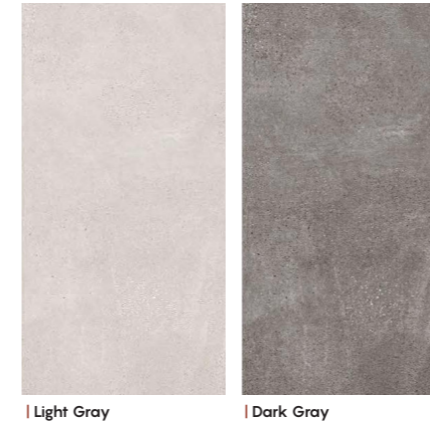

GRANDA

Collection: Cement

Surface: Matt

Tech Info:

Sizes: 60x120 cm

Packing:

Sizes	Pieces	Sq. Mt	Kg	Box	Sq. Mt	Kg	Thickness
60x120 cm	2	1.44	40.2	48	69.12	1928	13 mm