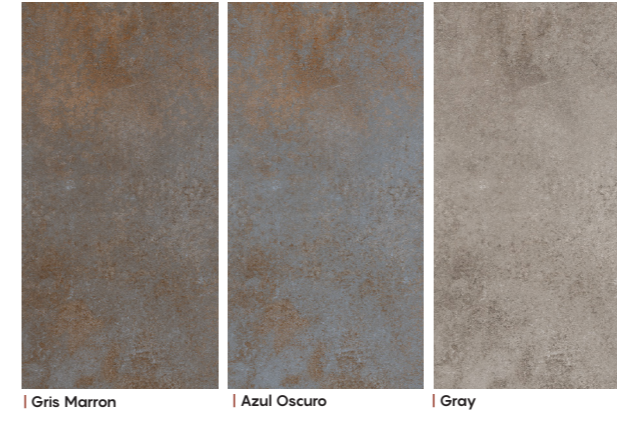

DENIZ

Collection: Cement Surface: Matt

Tech Info:

Sizes: 60x120 cm 75x75 cm 60x60 cm

Packing:

Sizes	Pieces	Sq. Mt	Kg	Box	Sq. Mt	Kg	Thickness
60x120 cm	2	1.44	35.9	60	86.4	2154	11 mm
75x75 cm	3	1.69	41.7	40	67.6	1668	11.5 mm
60x60 cm	4	1.44	34.8	36	51.8	1253	11 mm