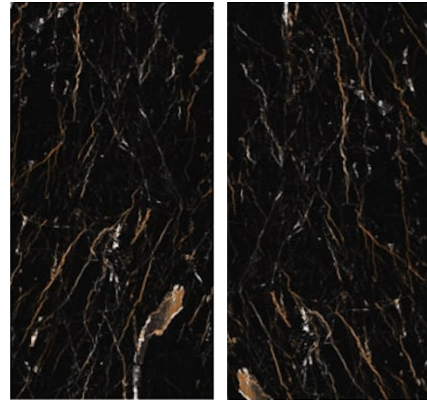

BAZALT

Face 1 | Face 2