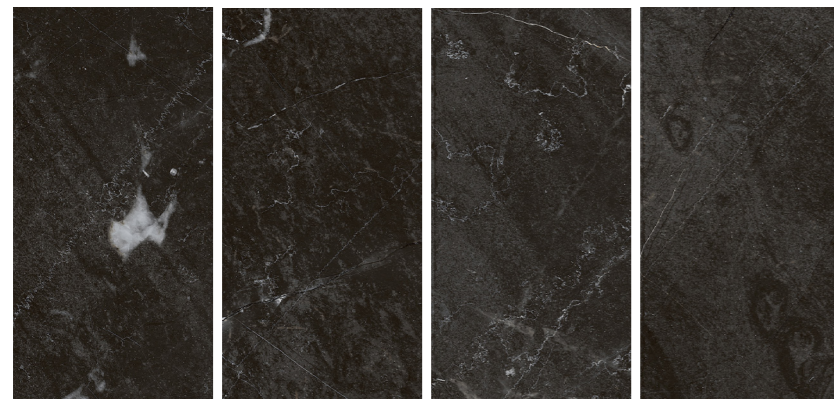

Negro | Face 5   Negro | Face 6   Negro | Face 7   Negro | Face 8

Collection: Sugar

Surface: Matt

Tech Info:

Sizes: 60x120 cm 75x75 cm 60x60cm

Packing:

Sizes	Pieces	Sq. Mt	Kg	Box	Sq. Mt	Kg	Thickness
60x120 cm	2	1.44	35.9	60	86.4	2154	11 mm
75x75 cm	3	1.69	41.7	40	67.6	1668	11.5 mm
60x60 cm	4	1.44	34.8	36	51.8	1253	11 mm