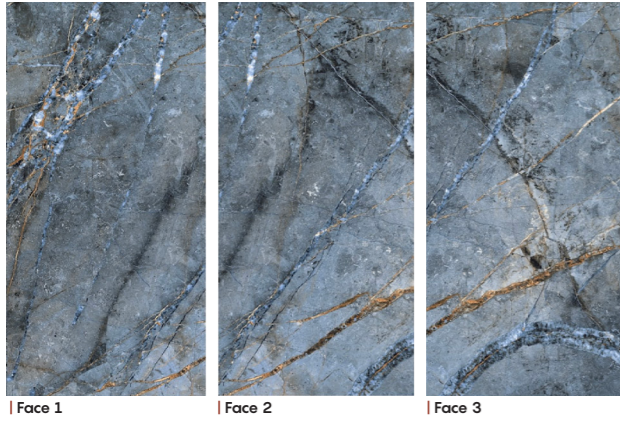

SIRIUS

Collection: Stone **Surface:** Polished, Glossy

Tech Info:

Sizes: 60x120 cm

Packing:

Sizes	Pieces	Sq. Mt	Kg	Box	Sq. Mt	Kg	Thickness
60x120 cm	3	2.16	45	24	51.84	1080	9 mm