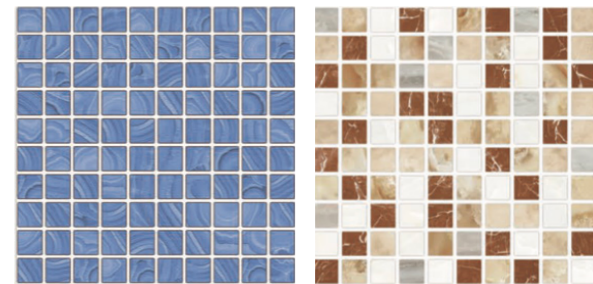

Dark Blue

Light Brown

Collection: Mosaic

Surface: Glossy

Tech Info:

Sizes: 25x25 cm ☐

Packing:

Sizes	Pieces	Sq. Mt	Kg	Box	Sq. Mt	Kg	Thickness
25x25 cm	16	1	17.6	128	128	2253	8.6 mm

VESTA

Collection: Mosaic

Surface: Glossy

Tech Info:

Sizes: 30x90 cm ☐

Packing:

Sizes	Pieces	Sq. Mt	Kg	Box	Sq. Mt	Kg	Thickness
30x90 cm	5	1.35	32.3	63	85.05	2033	12 mm