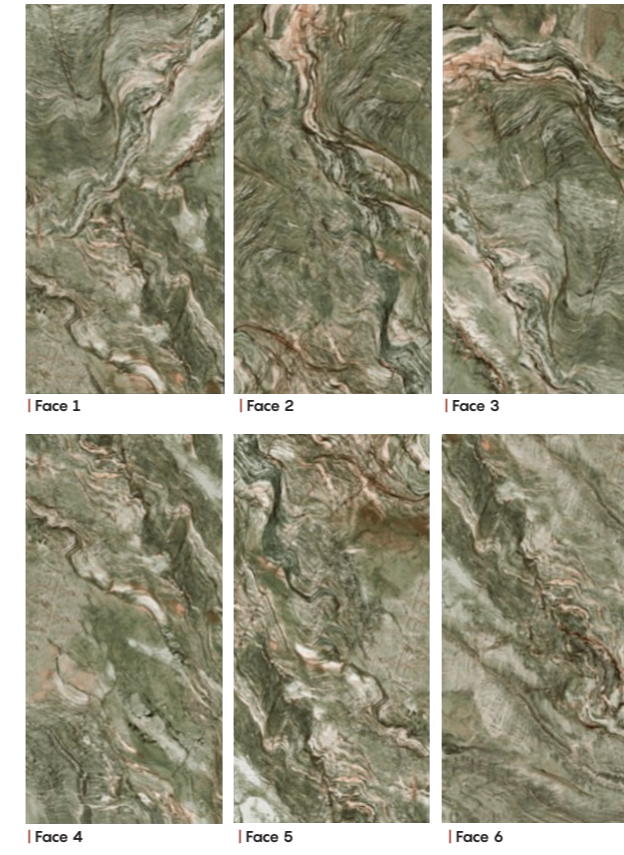

KITANO

Collection: Stone **Surface:** Polished, Glossy

Tech Info:

Sizes: 60x120 cm

Packing:

Sizes	Pieces	Sq. Mt	Kg	Box	Sq. Mt	Kg	Thickness
60x120 cm	3	2.16	45	24	51.84	1080	9 mm