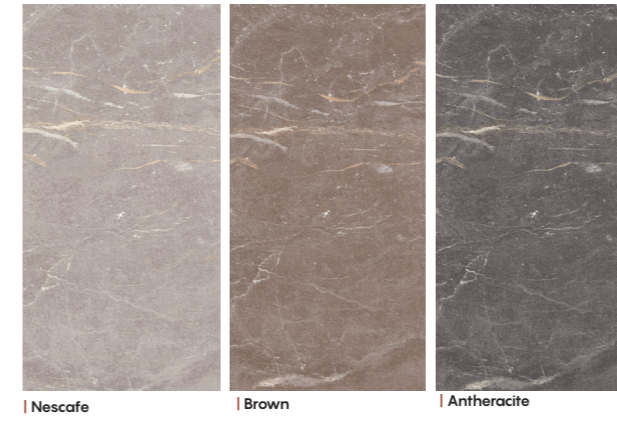

TURIN

Collection: Stone **Surface:** Matt

Tech Info:

Sizes: 60x120 cm 75x75 cm 60x60 cm

Packing:

Sizes	Pieces	Sq. Mt	Kg	Box	Sq. Mt	Kg	Thickness
60x120 cm	2	1.44	35.9	60	86.4	2154	11 mm
75x75 cm	3	1.69	41.7	40	67.6	1668	11.5 mm
60x60 cm	4	1.44	34.8	36	51.8	1253	11 mm