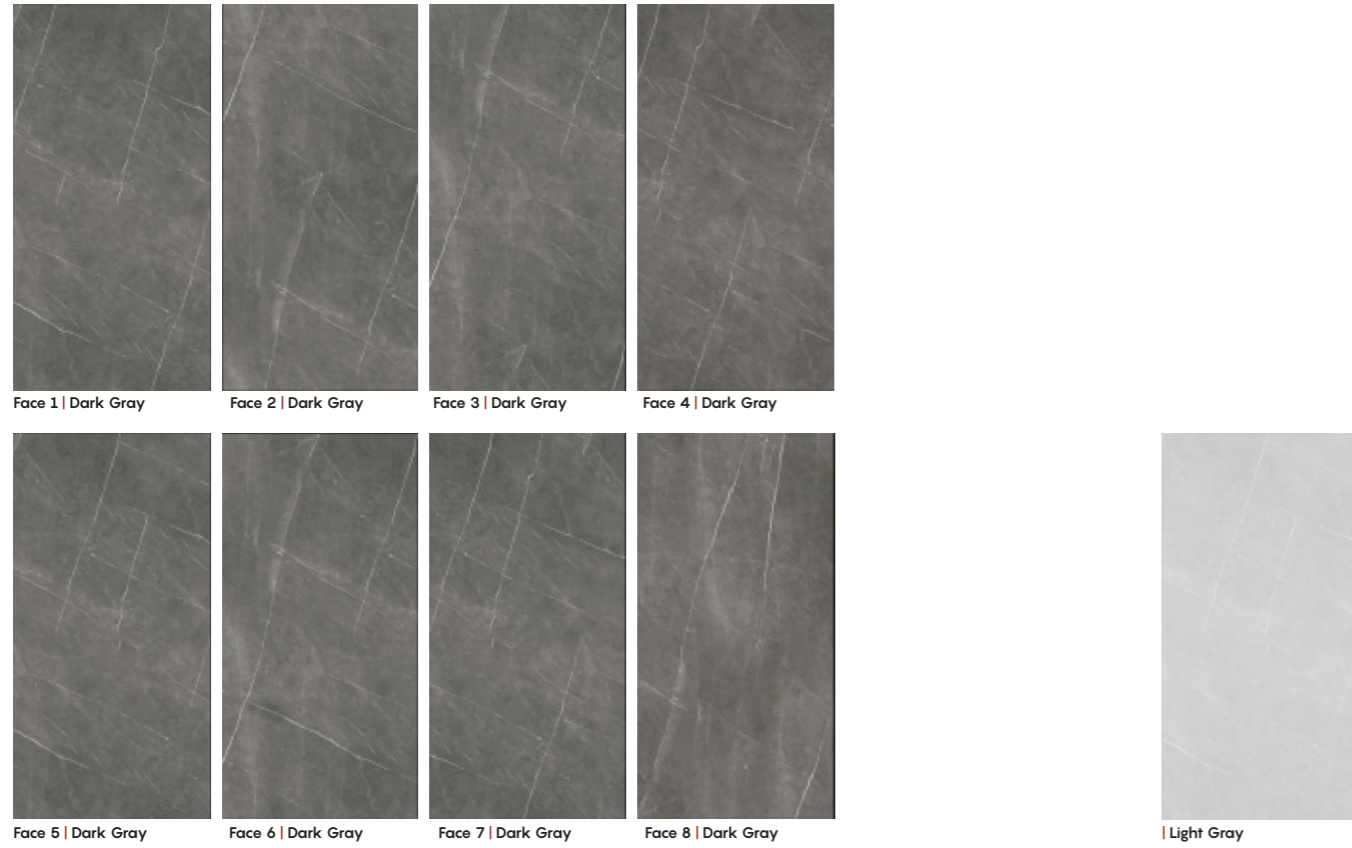

ALBRUS

Collection: Stone

Surface: Polished, Glossy

Tech Info:

Packing:

Sizes	Pieces	Sq. Mt	Kg	Box	Sq. Mt	Kg	Thickness
60x120 cm	3	2.16	45	24	51.84	1080	9 mm