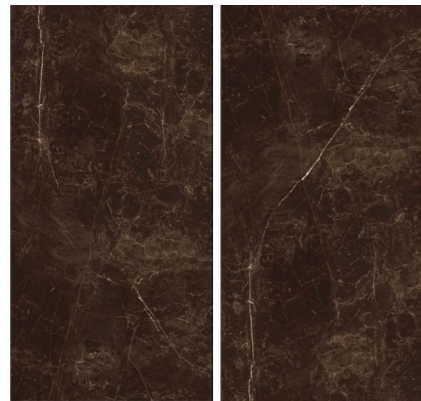

Brown | Face 3   Brown | Face 4