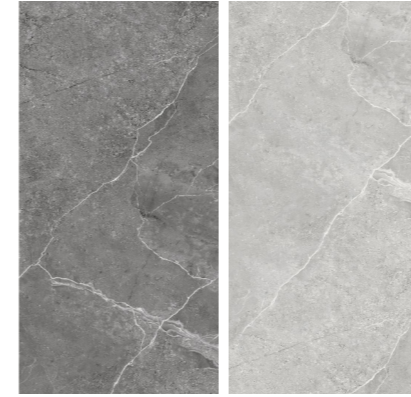

SAMIN

Dark Gray | Light Gray

Collection: Stone

Surface: Matt

Tech Info:

Sizes: 60x120 cm

Packing:

Sizes	Pieces	Sq. Mt	Kg	Box	Sq. Mt	Kg	Thickness
60x120 cm	3	2.16	45	24	51.84	1080	9 mm