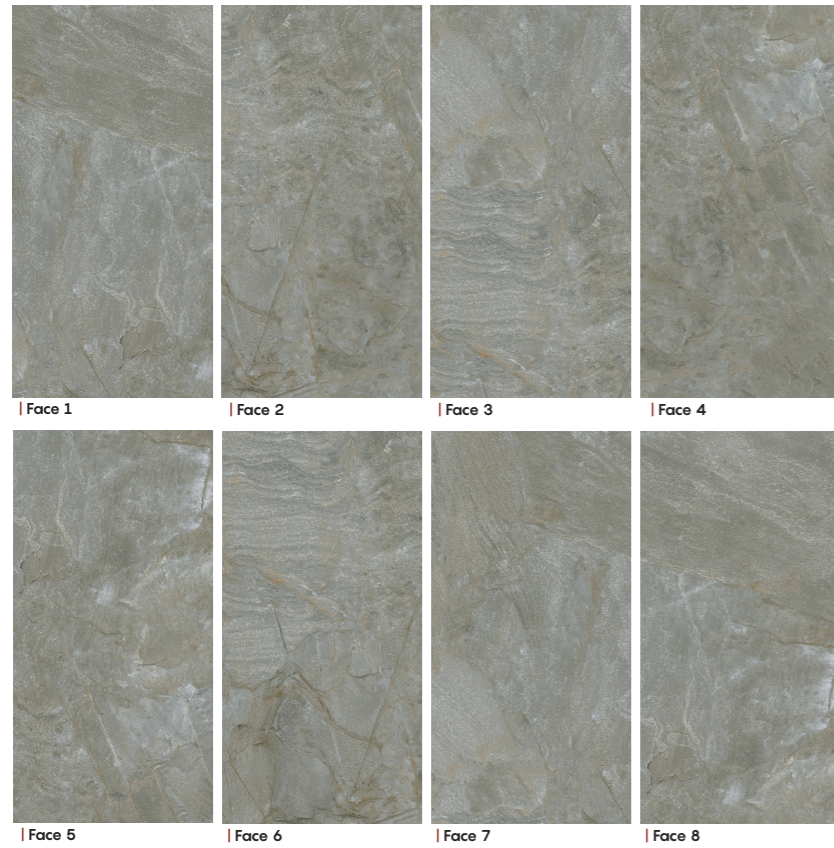

MITTIC

Collection: Sugar Surface: Matt

Tech Info:

Sizes: 60x120 cm 75x75 cm 60x60 cm

Packing:

Sizes	Pieces	Sq. Mt	Kg	Box	Sq. Mt	Kg	Thickness
60x120 cm	2	1.44	35.9	60	86.4	2154	11 mm
75x75 cm	3	1.69	41.7	40	67.6	1668	11.5 mm
60x60 cm	4	1.44	34.8	36	51.8	1253	11 mm

SAIL

Collection: Sugar Surface: Matt

Tech Info:

Sizes: 60x120 cm 75x75 cm 60x60 cm

Packing:

Sizes	Pieces	Sq. Mt	Kg	Box	Sq. Mt	Kg	Thickness
60x120 cm	2	1.44	35.9	60	86.4	2154	11 mm
75x75 cm	3	1.69	41.7	40	67.6	1668	11.5 mm
60x60 cm	4	1.44	34.8	36	51.8	1253	11 mm