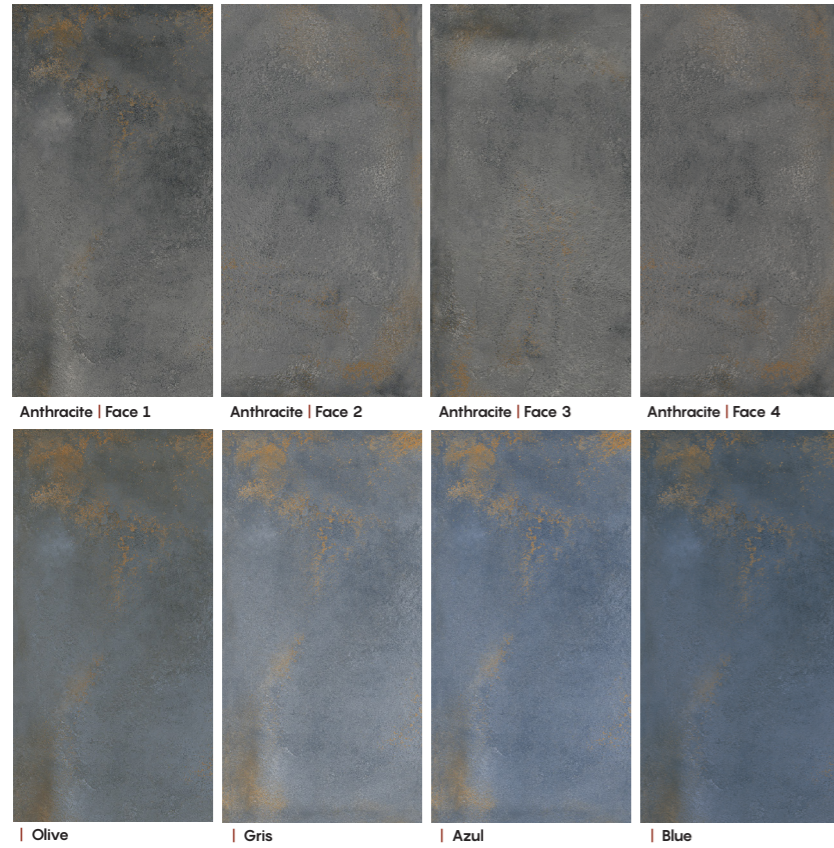

GALASSIA

Collection: Cement

Surface: Matt

Tech Info:

Sizes: 60x120 cm 75x75 cm 60x60 cm

Packing:

Sizes	Pieces	Sq. Mt	Kg	Box	Sq. Mt	Kg	Thickness
60x120 cm	2	1.44	35.9	60	86.4	2154	11 mm
75x75 cm	3	1.69	41.7	40	67.6	1668	11.5 mm
60x60 cm	4	1.44	34.8	36	51.8	1253	11 mm