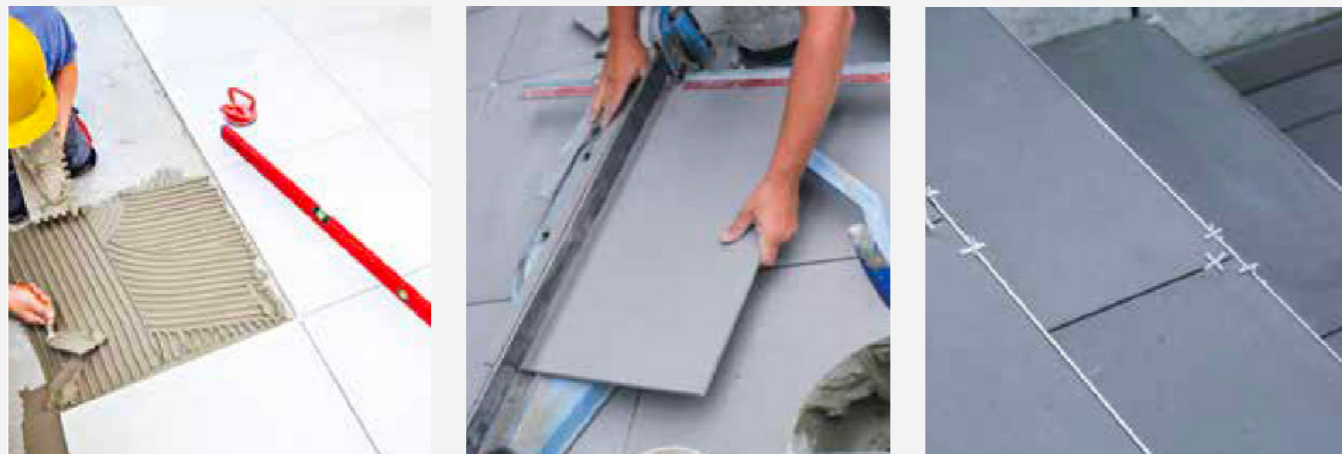

JOINTING TILES

- Tiles should always be installed with a joint as tiles laid jointlessly shall form a very compact whole which shall be sensitive to any type of stress. The principal purpose of the joint is to level the stress caused by temperature fluctuations or surface deformations.
- Jointing tiles should be started after verifying that the tiles are completely stuck to the surface base (in the time indicated by the glue's manufacturer).
- When grouting tiles, particularly glass elements with the use of epoxy joints, the time needed for the mixing water to evaporate from the mixed materials should be taken into consideration. If the jointing is performed too soon, the humidity remaining under the material may cause discoloration of glass elements.
- In order to achieve the desired appearance of the ceramic tile work, jointing must be performed according to the grouting instructions found on the joint packaging. Special attention must be paid to the amount of mixing water, fixture time, and the time after which the grout excess must be removed.

- Before jointing the entire ceramic tile work, it is recommended to test the grout on a small fragment (tile fragment) and perform a control cleaning in order to determine the effect of the joint on the type of the tiles used.
- The prepared mixture should be spread with the use of a rubber trowel. Tiles should be jointed in parts measuring no more than 3-4 m². Where horizontal and vertical surfaces meet as well as in places where tiles touch sanitary devices or jambs, elastic material sealing such as, for example, silicone must be used. To avoid making the tiles dirty, the edges may be covered with masking tape. Then, joint is applied. Before the mixture hardens, the tape must be removed.