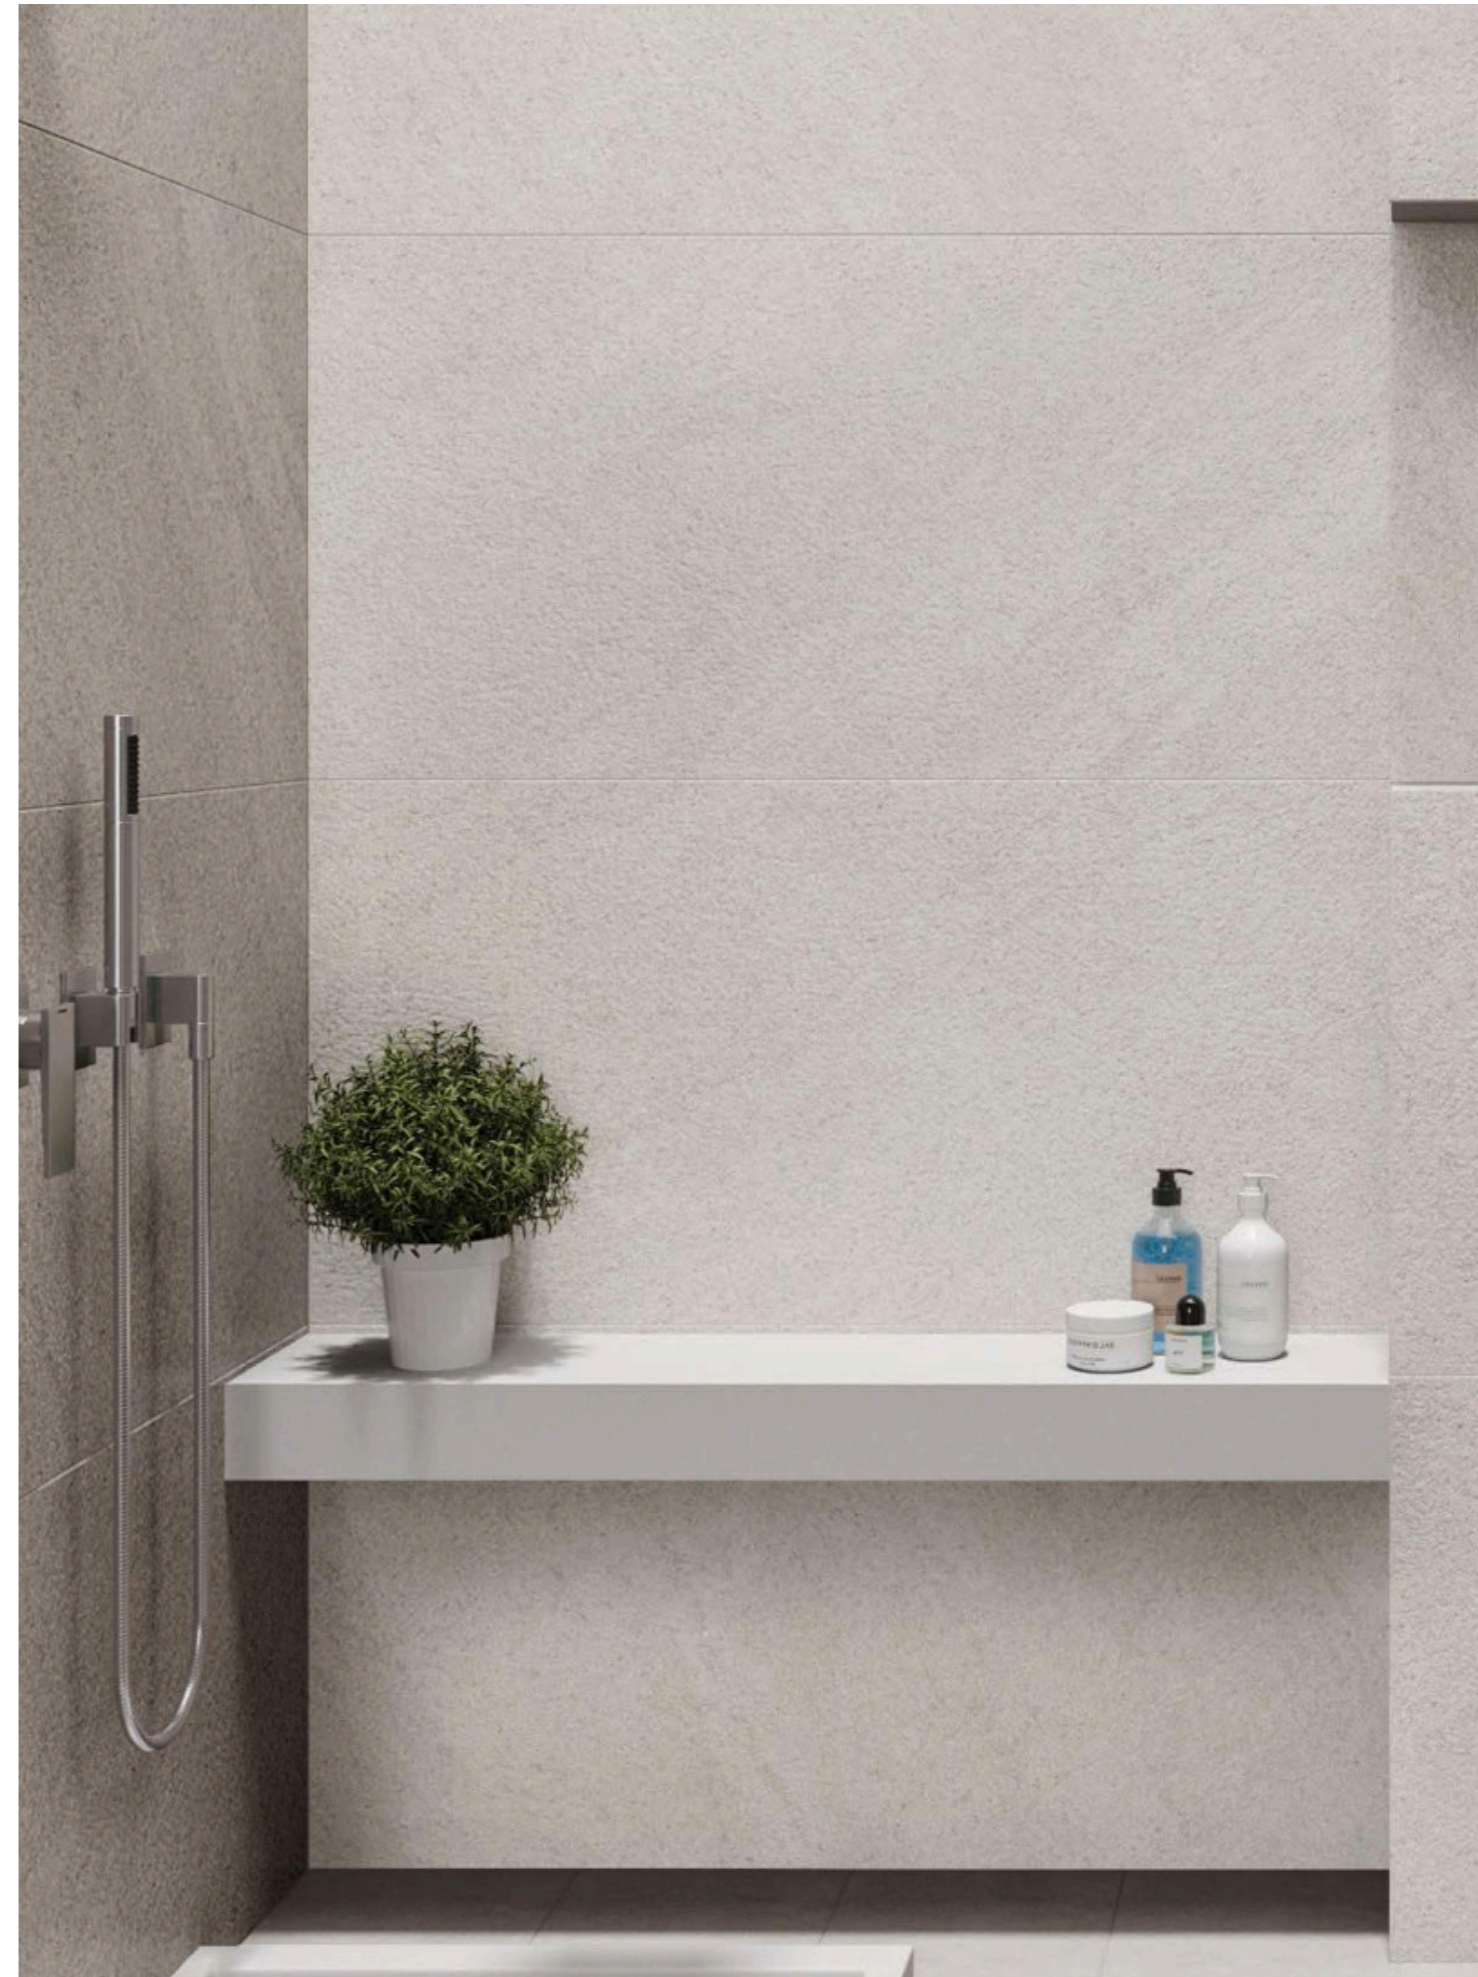

COLORODA 2

Collection: Stone **Surface:** Matt

Tech Info: PR

Sizes: 60x120 cm

Packing:

Sizes	Pieces	Sq. Mt	Kg	Box	Sq. Mt	Kg	Thickness
60x120 cm	2	1.44	40.2	48	69.12	1928	13 mm