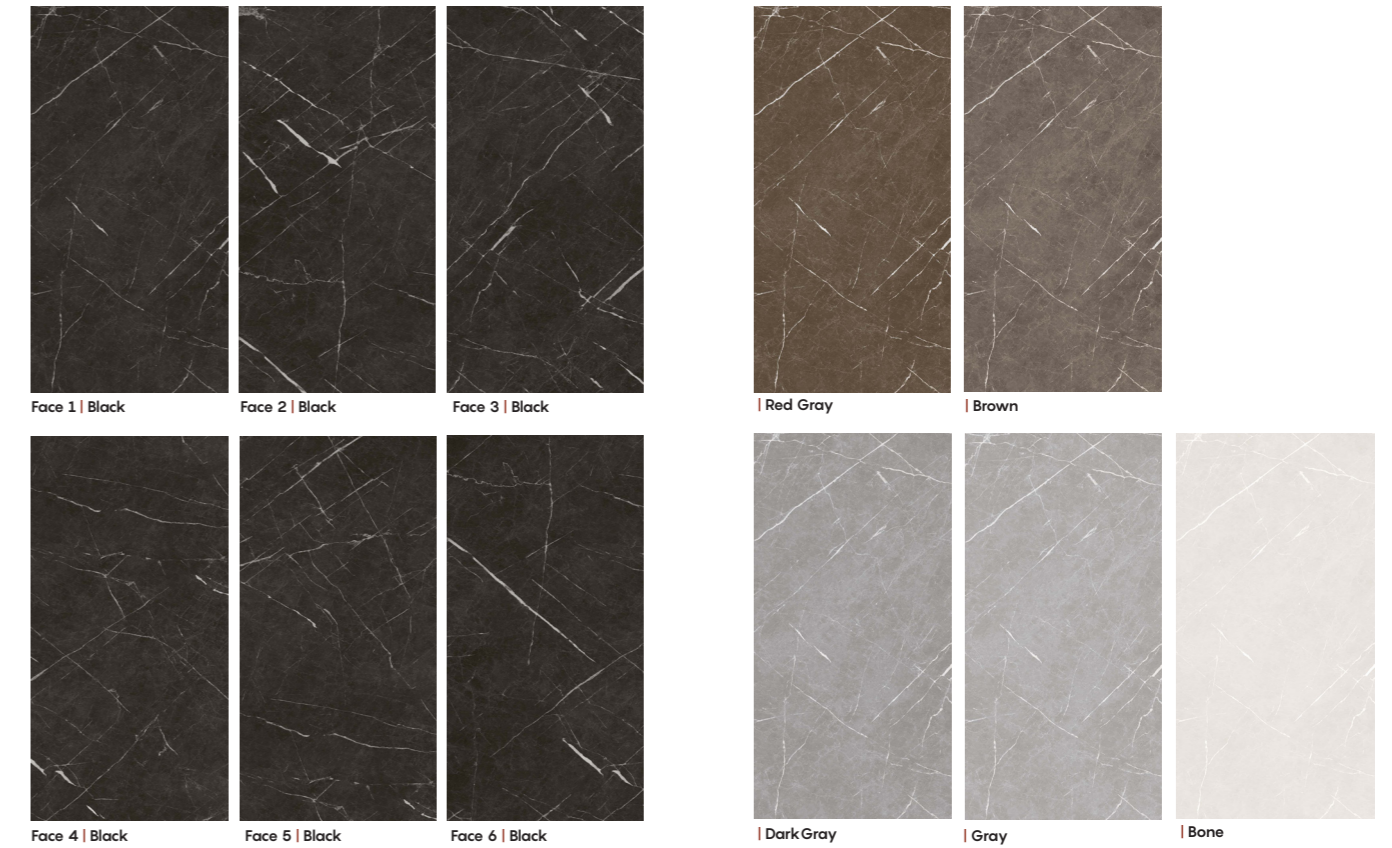

ALBRUS

Collection: Stone

Surface: Polished, Glossy

Tech Info:

Packing:

Sizes	Pieces	Sq. Mt	Kg	Box	Sq. Mt	Kg	Thickness
60x120 cm	3	2.16	45	24	51.84	1080	9 mm

APANA

Collection: Stone

Surface: Matt

Tech Info:

Packing:

Sizes	Pieces	Sq. Mt	Kg	Box	Sq. Mt	Kg	Thickness
60x120 cm	2	1.44	35.9	60	86.4	2154	11 mm
75x75 cm	3	1.69	41.7	40	67.6	1668	11.5 mm
60x60 cm	4	1.44	34.8	36	51.8	1253	11 mm