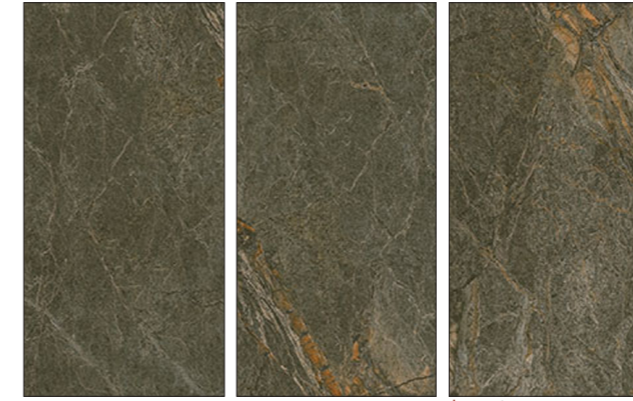

BENZEMA

Face 1 | Face 2 | Face 3