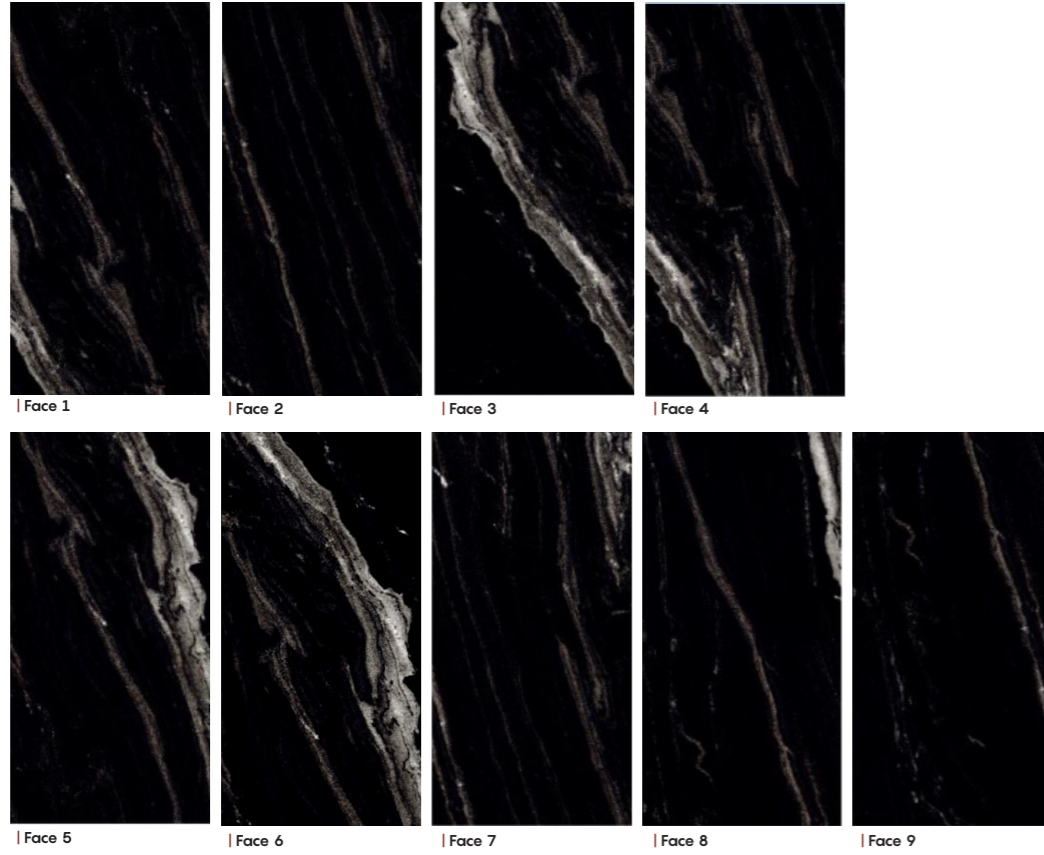

GRAND

Collection: Stone **Surface:** Polished, Glossy

Tech Info:

Sizes: 60x120 cm

Packing:

Sizes	Pieces	Sq. Mt	Kg	Box	Sq. Mt	Kg	Thickness
60x120 cm	3	2.16	45	24	51.84	1080	9 mm