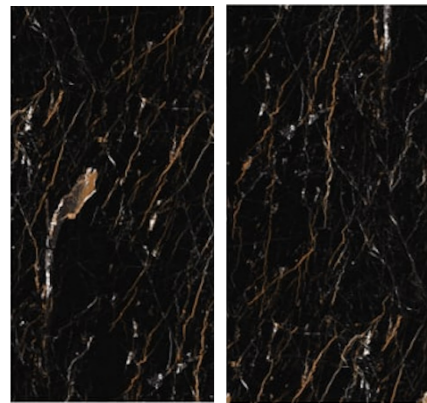

Face 3 | Face 4

Collection: Stone

Surface: Polished, Glossy

Tech Info:

Sizes: 60x120 cm

Packing:

Sizes	Pieces	Sq. Mt	Kg	Box	Sq. Mt	Kg	Thickness
60x120 cm	3	2.16	45	24	51.84	1080	9 mm