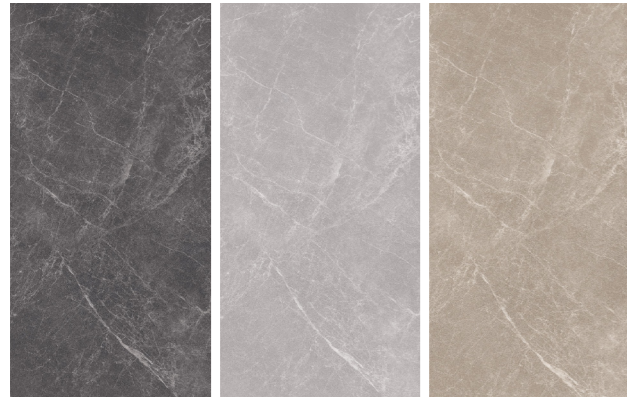

ROYAL

Dark Gray | Light Gray | Olive