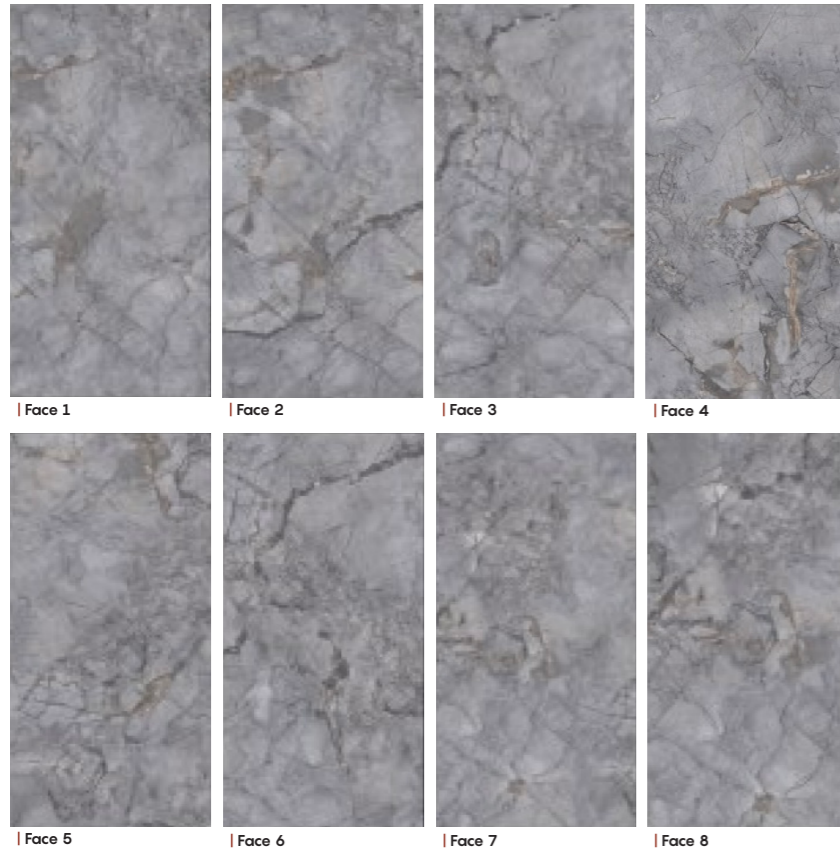

## RAMIRA

**Collection:** Stone **Surface:** Polished, Glossy

**Tech Info:** PR

**Sizes:** 60x120 cm