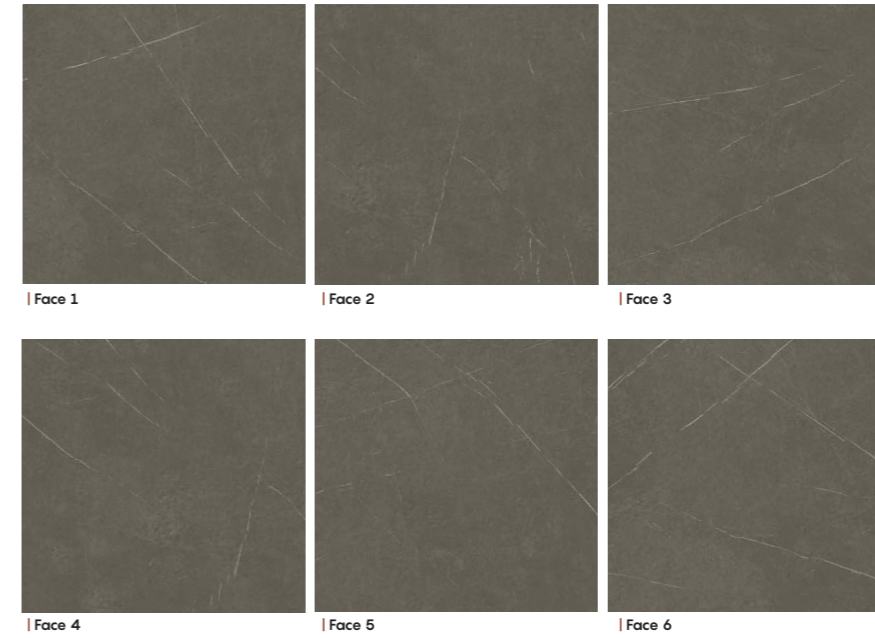

ECAT

Collection: Stone

Surface: Matt

Tech Info:

Sizes: 80x80 cm

Packing:

Sizes	Pieces	Sq. Mt	Kg	Box	Sq. Mt	Kg	Thickness
80x80 cm	2	1.28	36.0	42	53.76	1512	12.5 mm