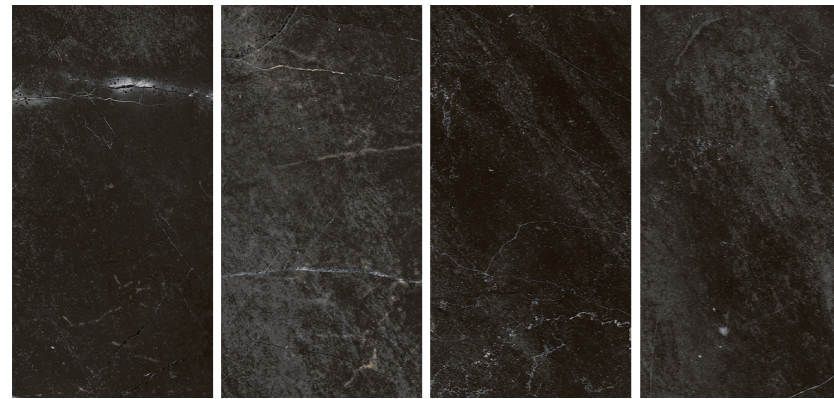

BARON

Negro | Face 1   Negro | Face 2   Negro | Face 3   Negro | Face 4