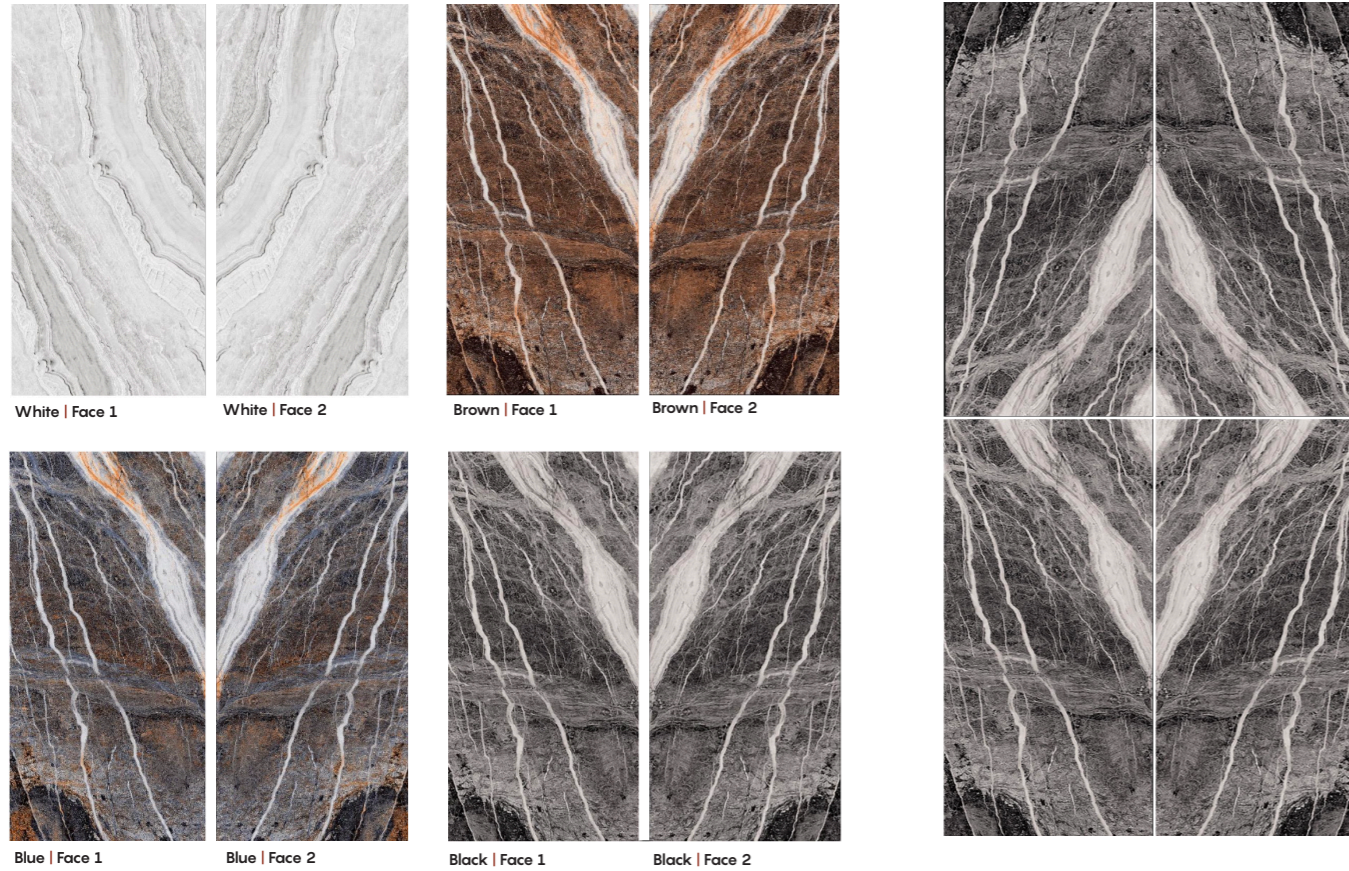

DELARIS

Collection: Stone

Surface: Polished, Glossy

Tech Info:

Sizes: 60x120 cm

Packing:

Sizes	Pieces	Sq. Mt	Kg	Box	Sq. Mt	Kg	Thickness
60x120 cm	3	2.16	45	24	51.84	1080	9 mm