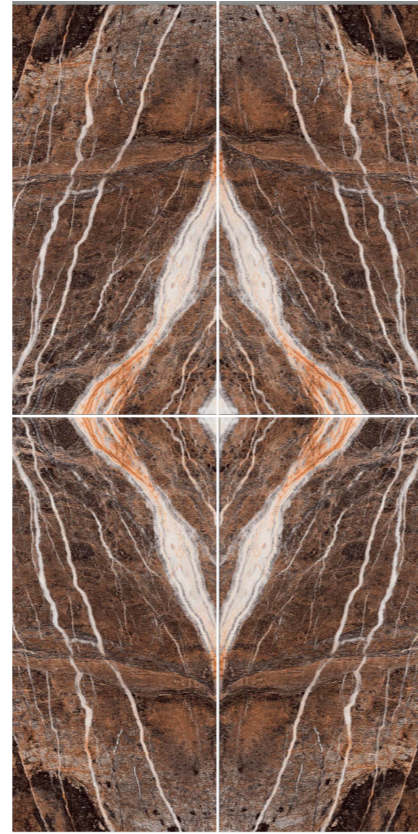

Collection: Stone

Surface: Polished, Glossy

Tech Info:

Sizes: 60x120 cm

Packing:

Sizes	Pieces	Sq. Mt	Kg	Box	Sq. Mt	Kg	Thickness
60x120 cm	3	2.16	45	24	51.84	1080	9 mm