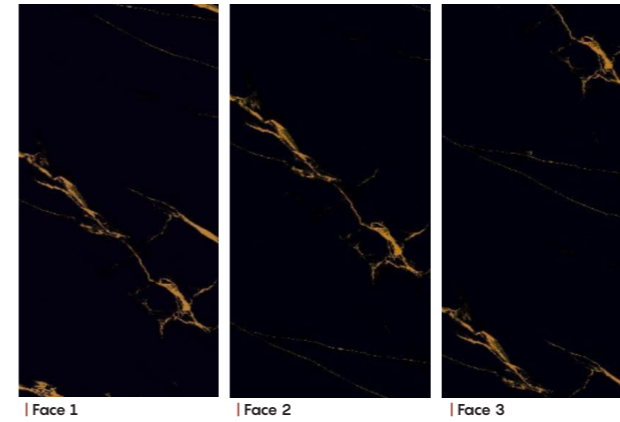

LAMASO

Face 1

Face 2

Face 3

Collection: Stone

Surface: Polished, Glossy

Tech Info:

Sizes: 60x120 cm

Packing:

Sizes

Pieces

Sq. Mt

Kg

Box

Sq. Mt

Kg

Thickness

60x120 cm

3

2.16

45

24

51.84

1080

9 mm