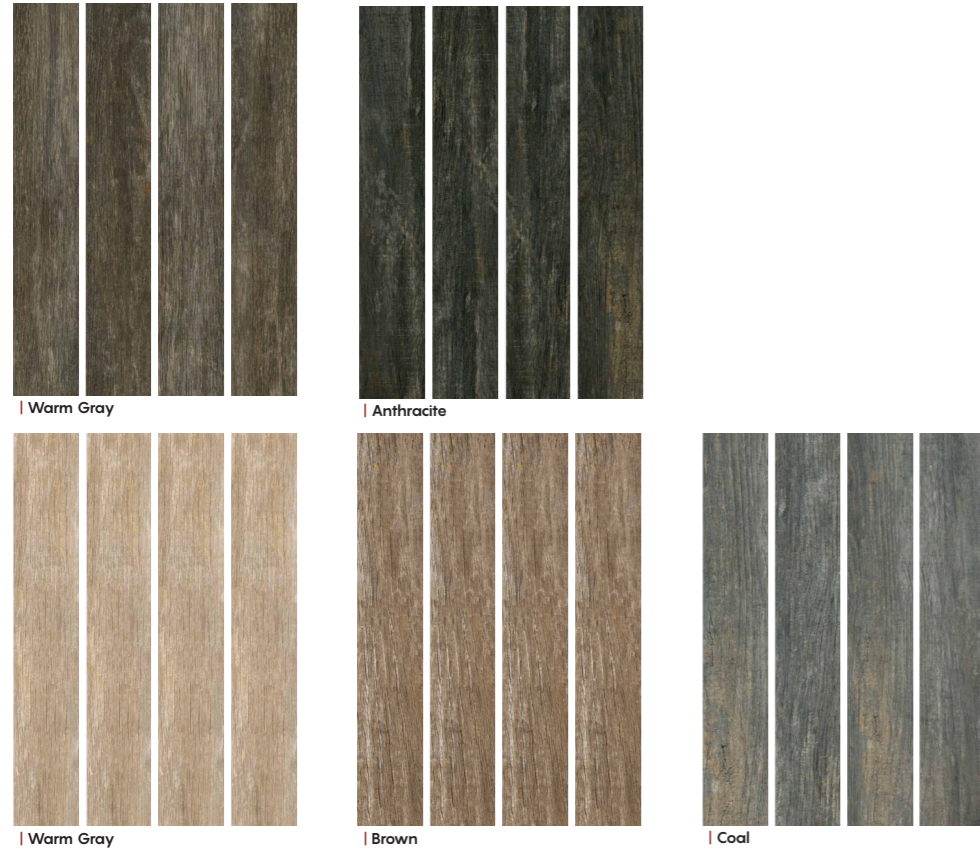

WILLER

Collection: Wood

Surface: Matt

Tech Info:

Sizes: 60x120 cm 20x120 cm

Packing:

Sizes	Pieces	Sq. Mt	Kg	Box	Sq. Mt	Kg	Thickness
60x120 cm	2	1.44	35.9	60	86.4	2154	11 mm
20x120 cm	2	1.44	35.9	60	86.4	2154	11 mm